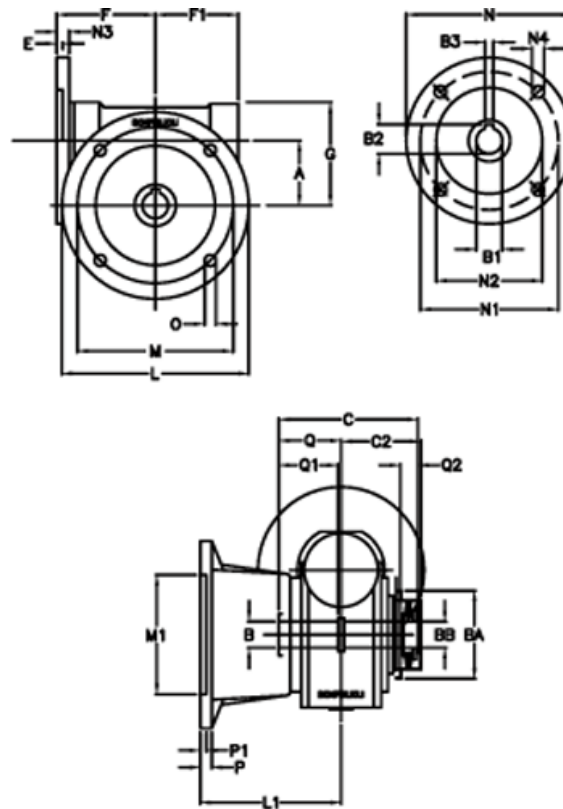

# Data Sheet

Article number: 390204902862816

Description: Worm Gear with Torque Limiter  
VF 49-L1-FA-28 P71B14

## Measures

a = 49.5	C2 = 64	m = 90	P = 12
B = 25	Description = VF 49FA-xx-71B14	M1 = 70	P1 = 10
B1 E7 = 14	E = 3	N = 105	Q = 51.0
B2 = 16.3	F = 70	N1 = 85	Q1 = 41
B3 H9 = 5	F1 = 63	N2 = 70	Q2 = 15
BA = 63	g = 80	N3 = 10.5	
BB H7 = 14	L = 125	N4 = 6.5	
C = 105	L1 = 115	O = 10.5	